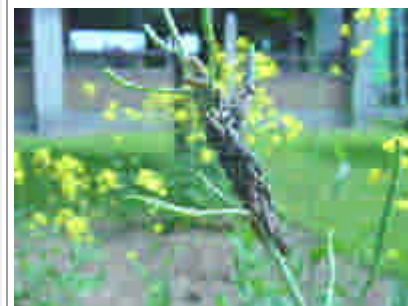

How to observe

1 Compare the number of produced egg

- Cabbage butterfly • • • One egg
- Big cabbage butterfly • • Many eggs

(Size : about 1 mm)

2 Compare the larva

- Cabbage butterfly • • • Green
- Big cabbage butterfly • • • blue green, yellow and white large matte, Yellow stripes on the dorsal part and Black Spots in some area of the body

3 Compare life of a larva

- Cabbage butterfly • • • Living alone
- Big cabbage butterfly • • Living in a Group

4 Compare the adult

Big Cabbage butterfly

Cabbage butterfly

Big cabbage butterfly is bigger than cabbage butterfly. Large black areas of the wings are bigger.