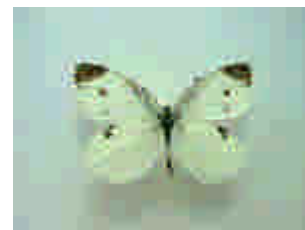

Let's Search for a Cabbage Butterfly!

Have you seen cabbage butterfly recently?

Let's search for difference between Cabbage butterfly and Big Cabbage butterfly.

Point

Compare size of eggs and larva of an adult butterfly

How to observe

1 Compare the number of produced egg

- Cabbage butterfly • • • One egg
- Big cabbage butterfly • • Many eggs

(Size : about 1 mm)

2 Compare the larva

- Cabbage butterfly • • • Green
- Big cabbage butterfly • • • blue green, yellow and white large matte, Yellow stripes on the dorsal part and Black Spots in some area of the body

3 Compare life of a larva

- Cabbage butterfly • • • Living alone
- Big cabbage butterfly • • Living in a Group

4 Compare the adult

Big Cabbage butterfly

Cabbage butterfly

Big cabbage butterfly is bigger than cabbage butterfly. Large black areas of the wings are bigger.